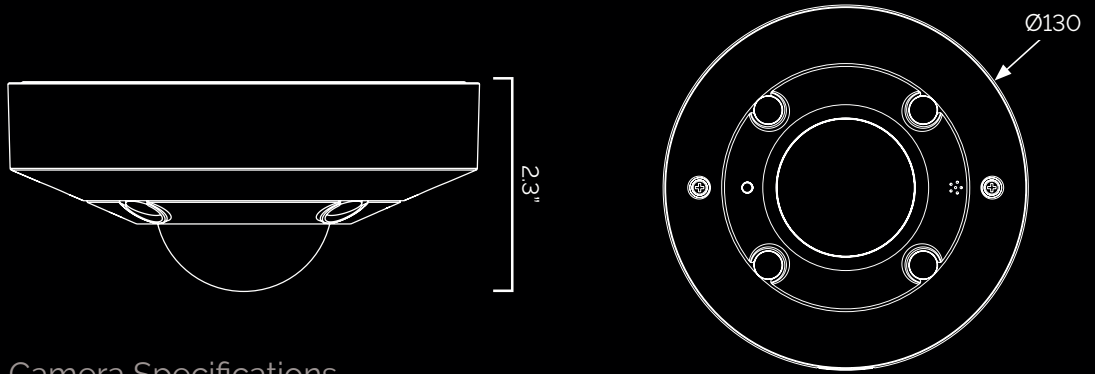

HD9112F12

12MP OUTDOOR ULTRA HD FISHEYE CAMERA

TRUE WDR

True Wide Dynamic Range (WDR) provides superior image clarity in drastic lighting conditions

MicroSD slot for up to 512GB of on-camera video backup

High-intensity infrared LEDs provide illumination in low-light environments

Two-Way Audio capable with mic and speaker connectors

Tough IP66 and IK10 rated construction will withstand tough weather conditions and vandalism for exposed installation locations

Camera Specifications

Model Number	AVX-HD9112F12
Max Resolution	Software Dewarping: 4000x3000 / Edge Dewarping: 2976x2976
Image Sensor	1/1.7", Sony Progressive Scan CMOS
Lens	1.65mm Fixed
Aspect Ratio	16:9
Field Of View	180°
Video Compression	H.264 / H.265 / MJPEG
Max Frame Rate	12MP @ 20FPS
Day / Night	True Day/Night w/ IR-Cut Filter
Wide Dynamic Range	True WDR @ 12MP; 120dB
White Balance	Auto / Manual / Smart
IR Range	Up to 65'
Video Streams	4
Ingress Protection	IP66
Impact Rating	IK10
Operating Temperature	-22°F ~ 131°F (-30°C ~ 55°C) Humidity ≤90% RH (non-condensing)
Power Consumption	PoE: Max 12.95W / 12vDC: Max 11.16W
Input Voltage	PoE (IEEE 802.3af) DC 12V±25%
Audio In / Out	1 - Line In, 1 - Line Out
Two-way Audio	Yes, with external mic and speaker
Edge Storage	MicroSD Card; Up to 512GB
Camera Weight	1.2lbs (0.54kg)
Dimensions	Ø5.1" x 2.3" (Ø130 x 58mm)
Housing	Metal / Polycarbonate
Image Rotation	90°, 180°, 270°
Certifications	UL / CE / RCM
Country of Origin	Taiwan
NDA Compliant	Yes